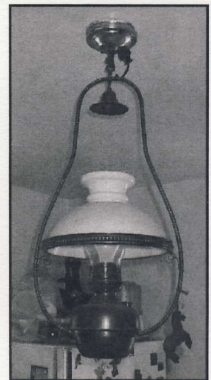

PUBLIC AUCTION

ANTIQUUE FURNITURE--ANTIQUES--PERSONAL PROPERTY

Saturday, October 23, 2010 at 9 A.M.

Liberty Fire Hall, 339 E. Main St., New Holland, PA. 13 miles east of Lancaster on Rt. 23.

ANTIQUES: Vict. spool bed & stand; nice pine BENCH TABLE; dough trays; 3 pc. BROWN MARBLE TOP VICT. bedroom suite; 2 pc. step back cupboard; 3 & 4 dr. pine chest of drawers; feed chests; low dry sink; dovetailed blanket chests; gate leg tables; 1 pc. corner cupboard; pine HARVEST TABLE; commode chair; set kitchen windsor chairs; bar room chairs; platform carpet rocker; oak 5 dr. chest; Empire chest of drawers; cheese cutter, plank & ladderback rockers; Vict. & spool stands; tear drop pull chest of drawers; oak china cabinet; cottage dresser; wash stand; oak Minnesota treadle sewing machine; Bendex tube radio; flax winder; dictionary stand; book case; camel back trunks; brass clothes trees; Empire & Vict. mirrors; foot stool; hanging lamp w/smoke bell; Aladdin elec. lamp; cranberry hobnail lamp; prism lamp; Trilux elec. hanging lamp. B&H, kerosene & marble base lamps; leaded glass window; butter paddles & prints; brass dipper; chalk cat & dog banks; DOG TRAY, PICTURES & PLATES; cigar mold shelf & wall sconces; Coatesville map & Lukens glasses; BLUE SPONGE PITCHER & BOWL; dog figurines inc. German; glass dogs; hand painted pitcher & glasses; cow, goat & moose creamers; salt/peppers; Czech. parrot pitcher; corn pitcher; pressed glass wines; VICT. FAN QUILT; Delft charger, pitchers & more; cast iron bull dogs; CI rabbit & kitten banks; decoys; jug lamp; pictures & frames; brass buckets; Eagle oil can; cutting boards; cigar mold, cutter & memorabilia; flow blue Dorothy plate; china creamers; glass hen on nest; AMBER 1858 MASON JAR; JR Owens, Parkesburg bottle; STERLING SILVER shakers; COIN SILVER SPOONS; Brazil silver spoons; Var. silverplate flatware; WOODEN handle knives & forks; kerosene can lamp; CI cat trough; market basket; canes; hats & boxes; ruby & forest green vases; chalk Indian bookends; baby dish. DOG PLATES inc. Christmas 1908, Mt. Gretna, PA & Johnson Bros. Eng.; COATESVILLE souvenir glass hatchets & min. brass anvil.